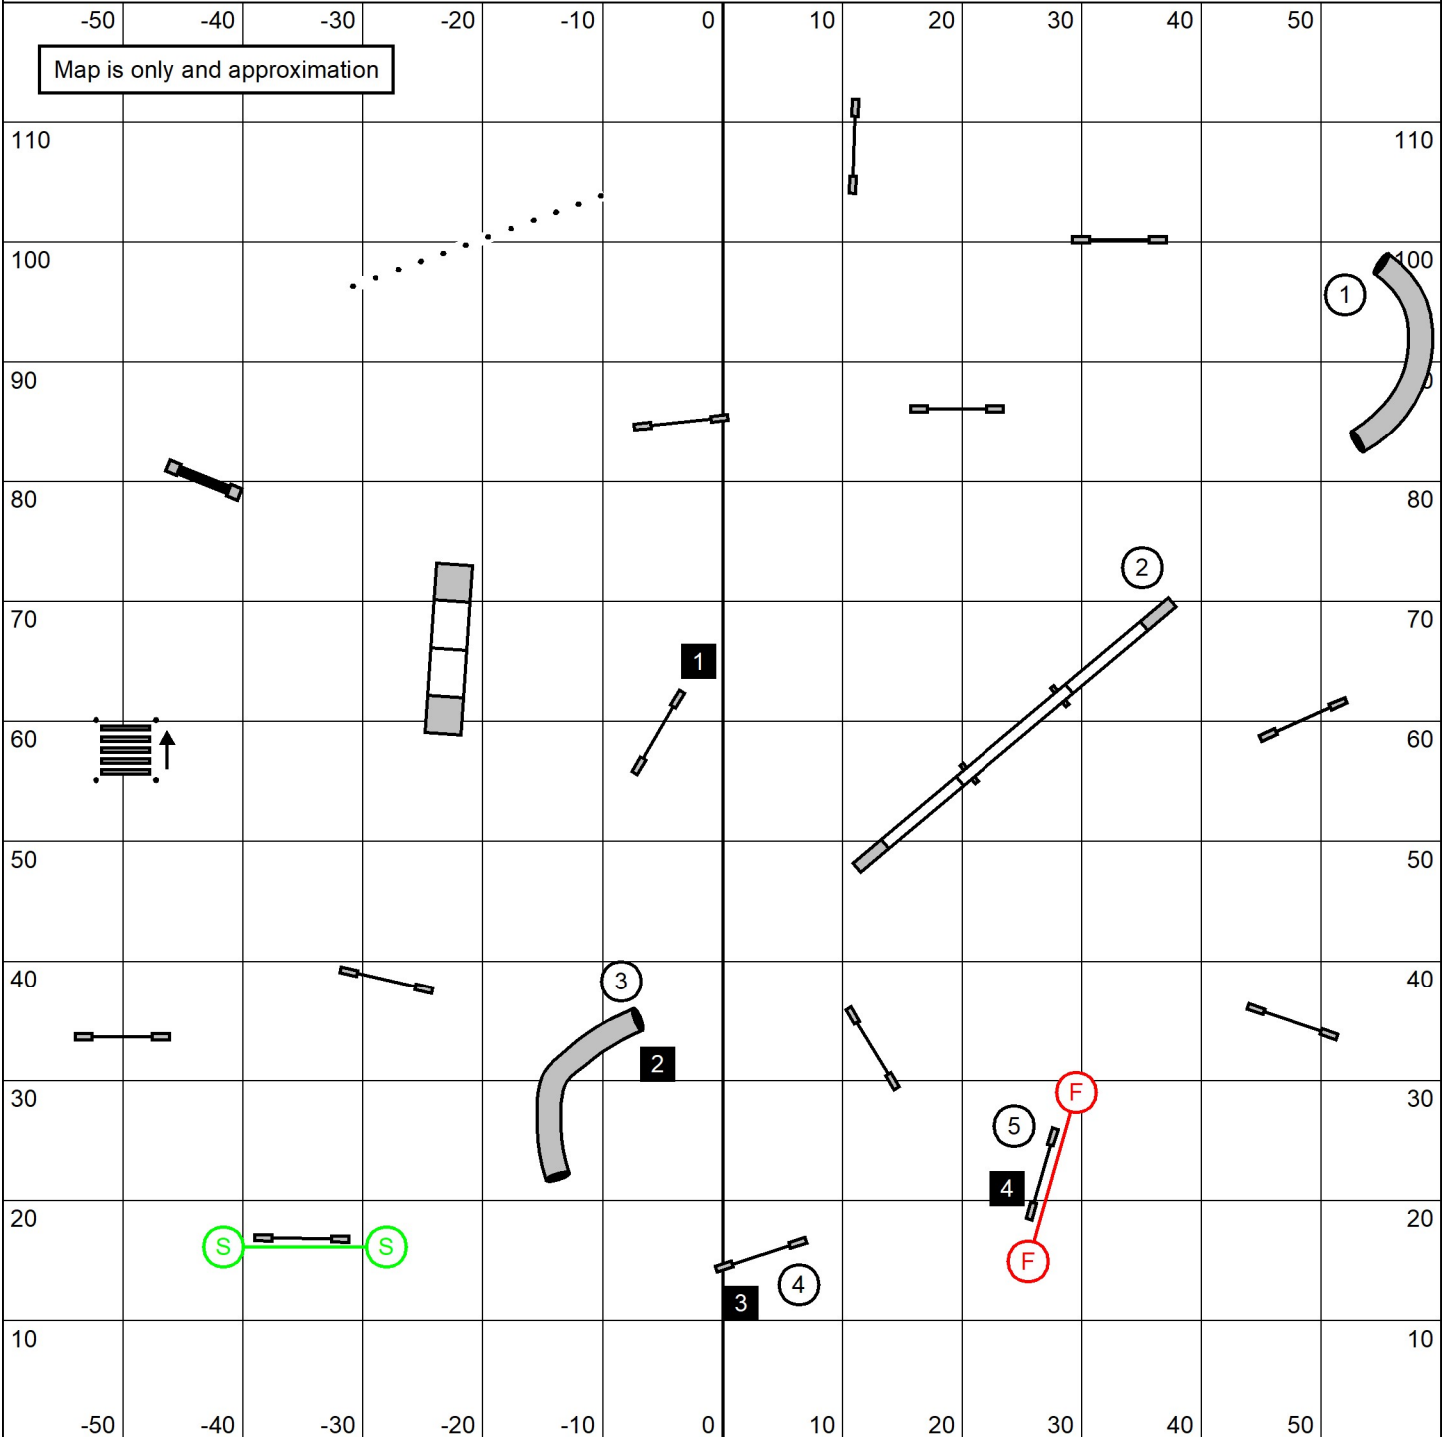

# Open Gamblers

TNT/OTE  
 September 24, 2022

**Opening Course Time:** 25 seconds  
**Opening Points:** 15 points  
**GambleTime:** 15 seconds

White Circles 15 points  
 1-2-3-4-5

Black Squares 10 Points  
 1-2-3-4  
 \*Jump 1 is bidirectional

Consecutive gamble obstacles **MAY NOT** be done in the opening.  
 Contacts **MAY** be done back-to-back.