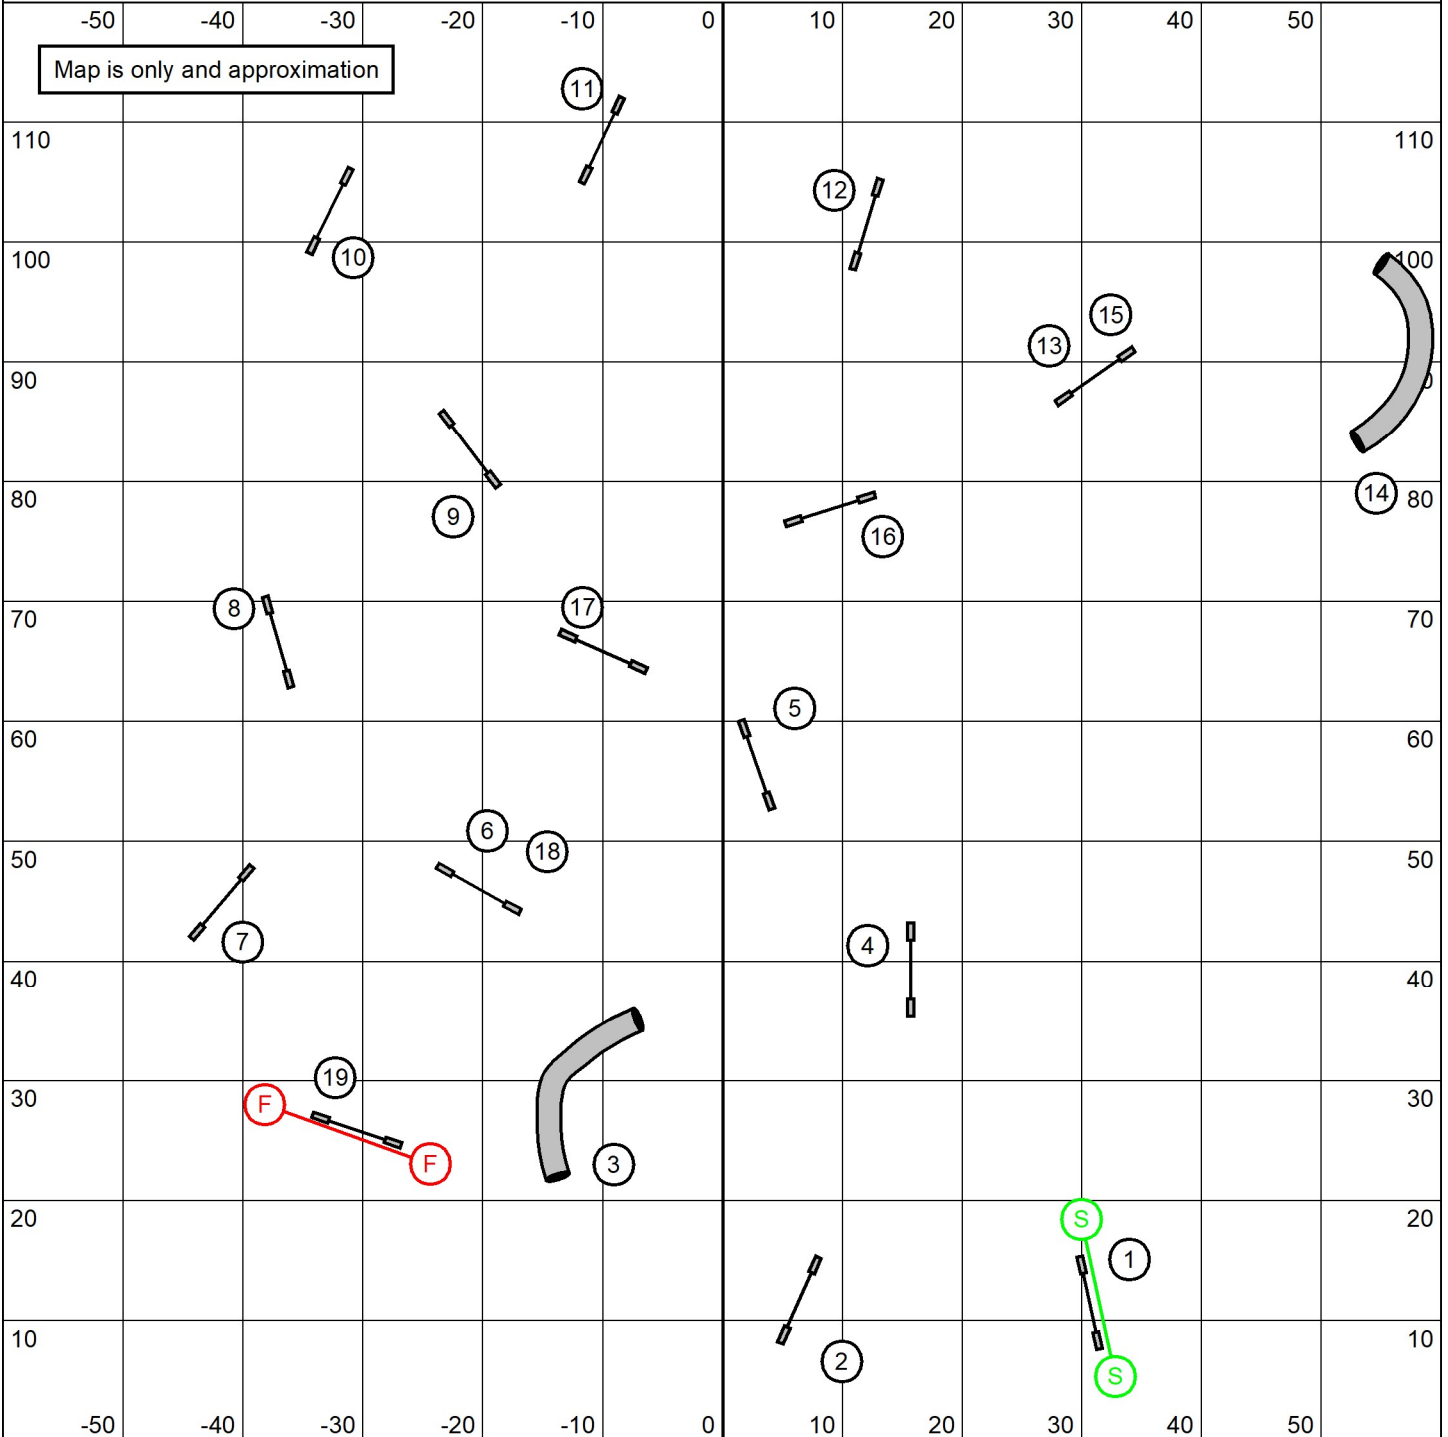

Saturday, Event 1
 Judge: Chantelle Charlebois

S/C Speedstakes

TNT/OTE
 September 24, 2022

Course Length: _____ yds

Open: 20", 22", 24" @ _____ YPS _____ SCT 8", 12", 16" @ _____ YPS _____ SCT

Select: 16", 20" _____ SCT 4", 8", 12" _____ SCT