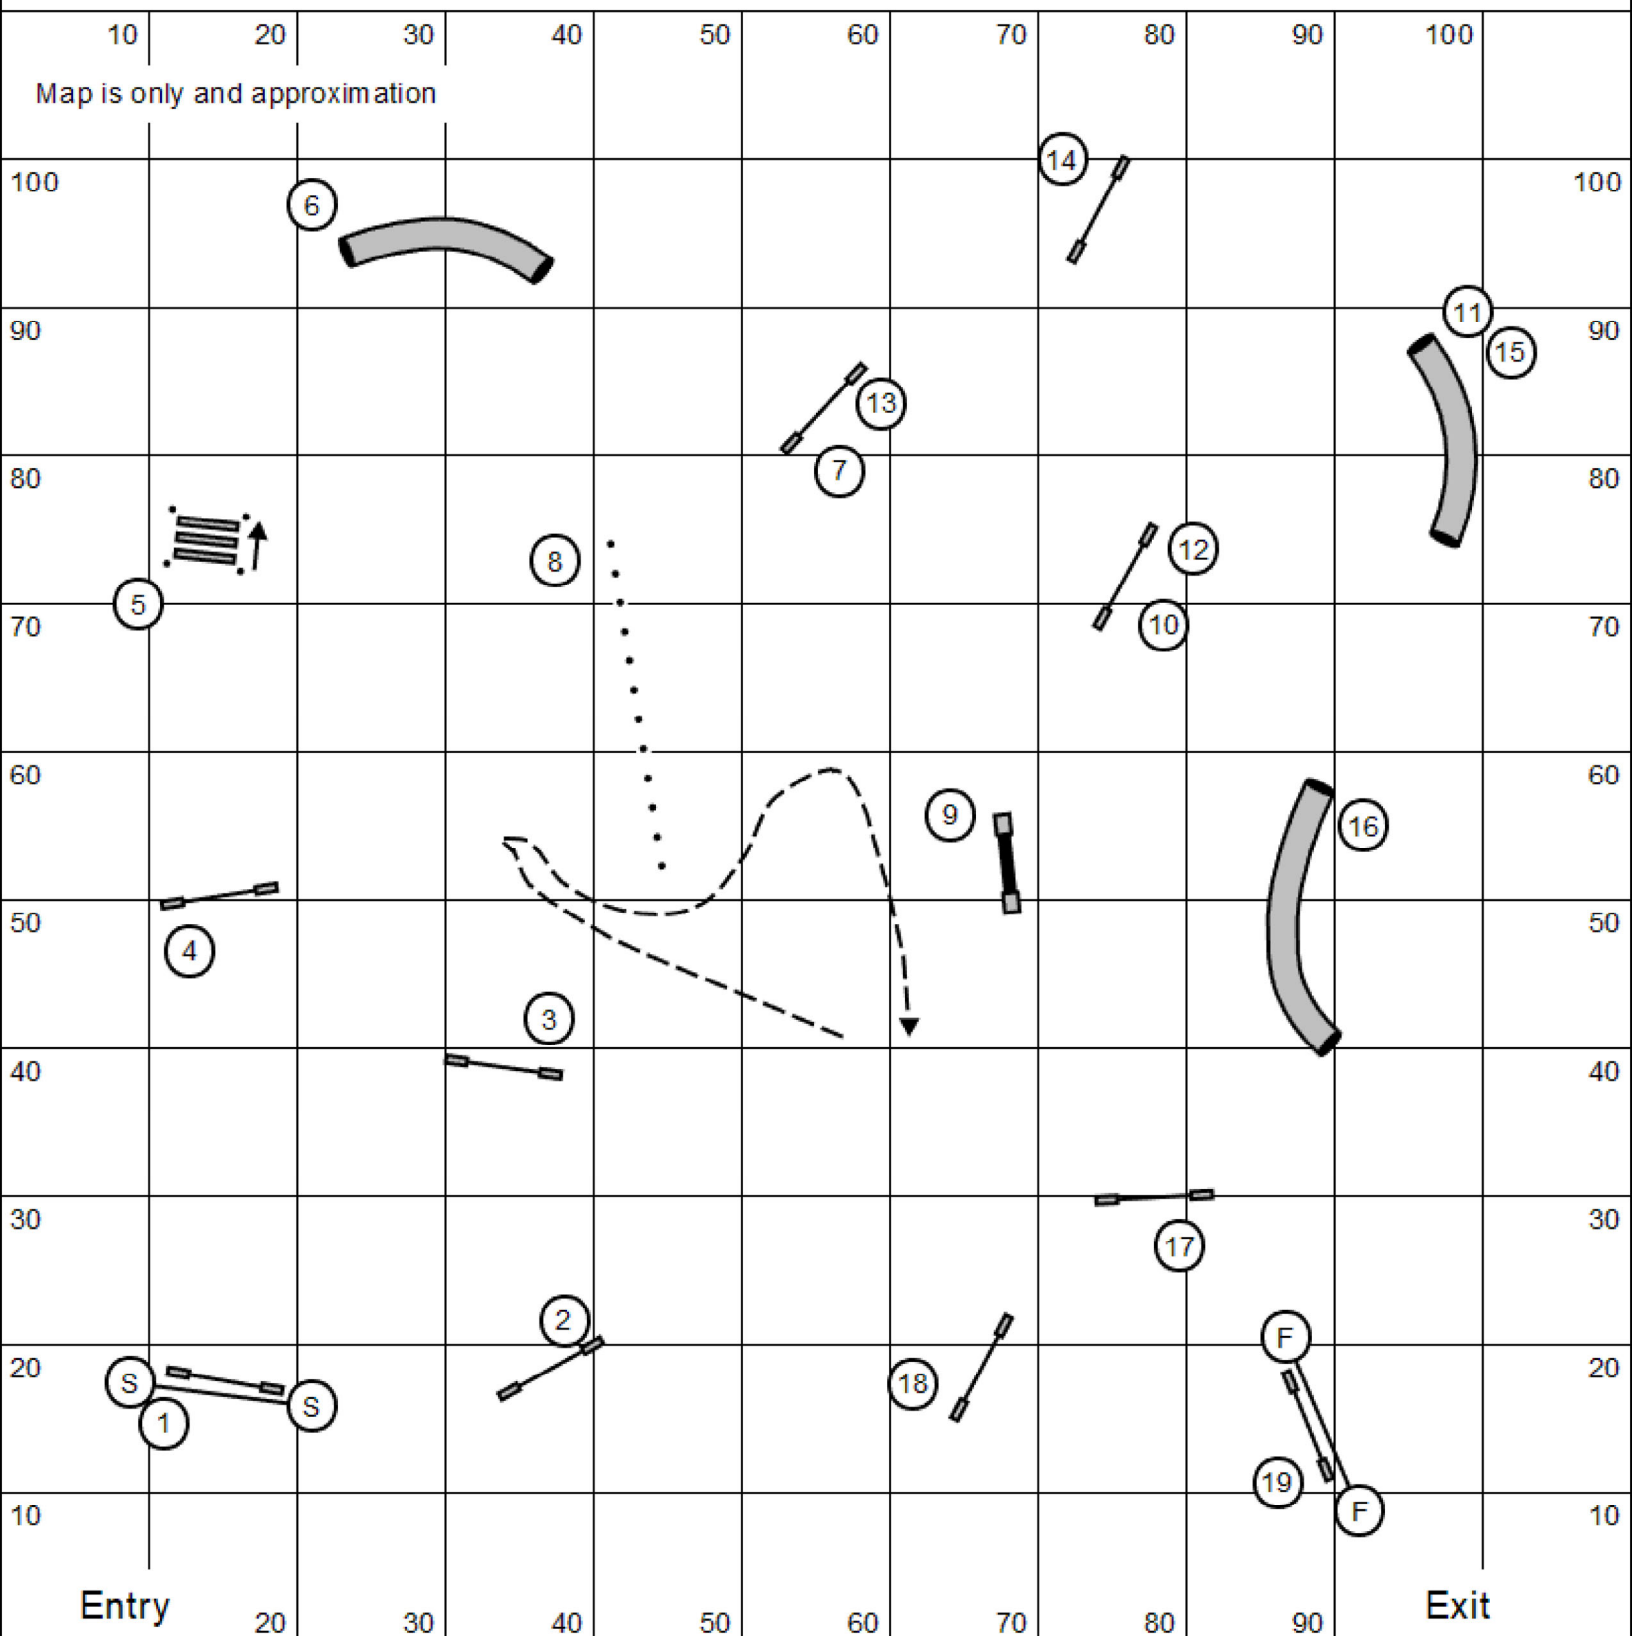

Master Series Jumping

Course Length: _____ yds

Judge: Chantelle Charlebois

Open: 20", 22", 24" @ _____ YPS _____ SCT 8", 12", 16" @ _____ YPS _____ SCT

Select: 16", 20" _____ SCT 4", 8", 12" _____ SCT