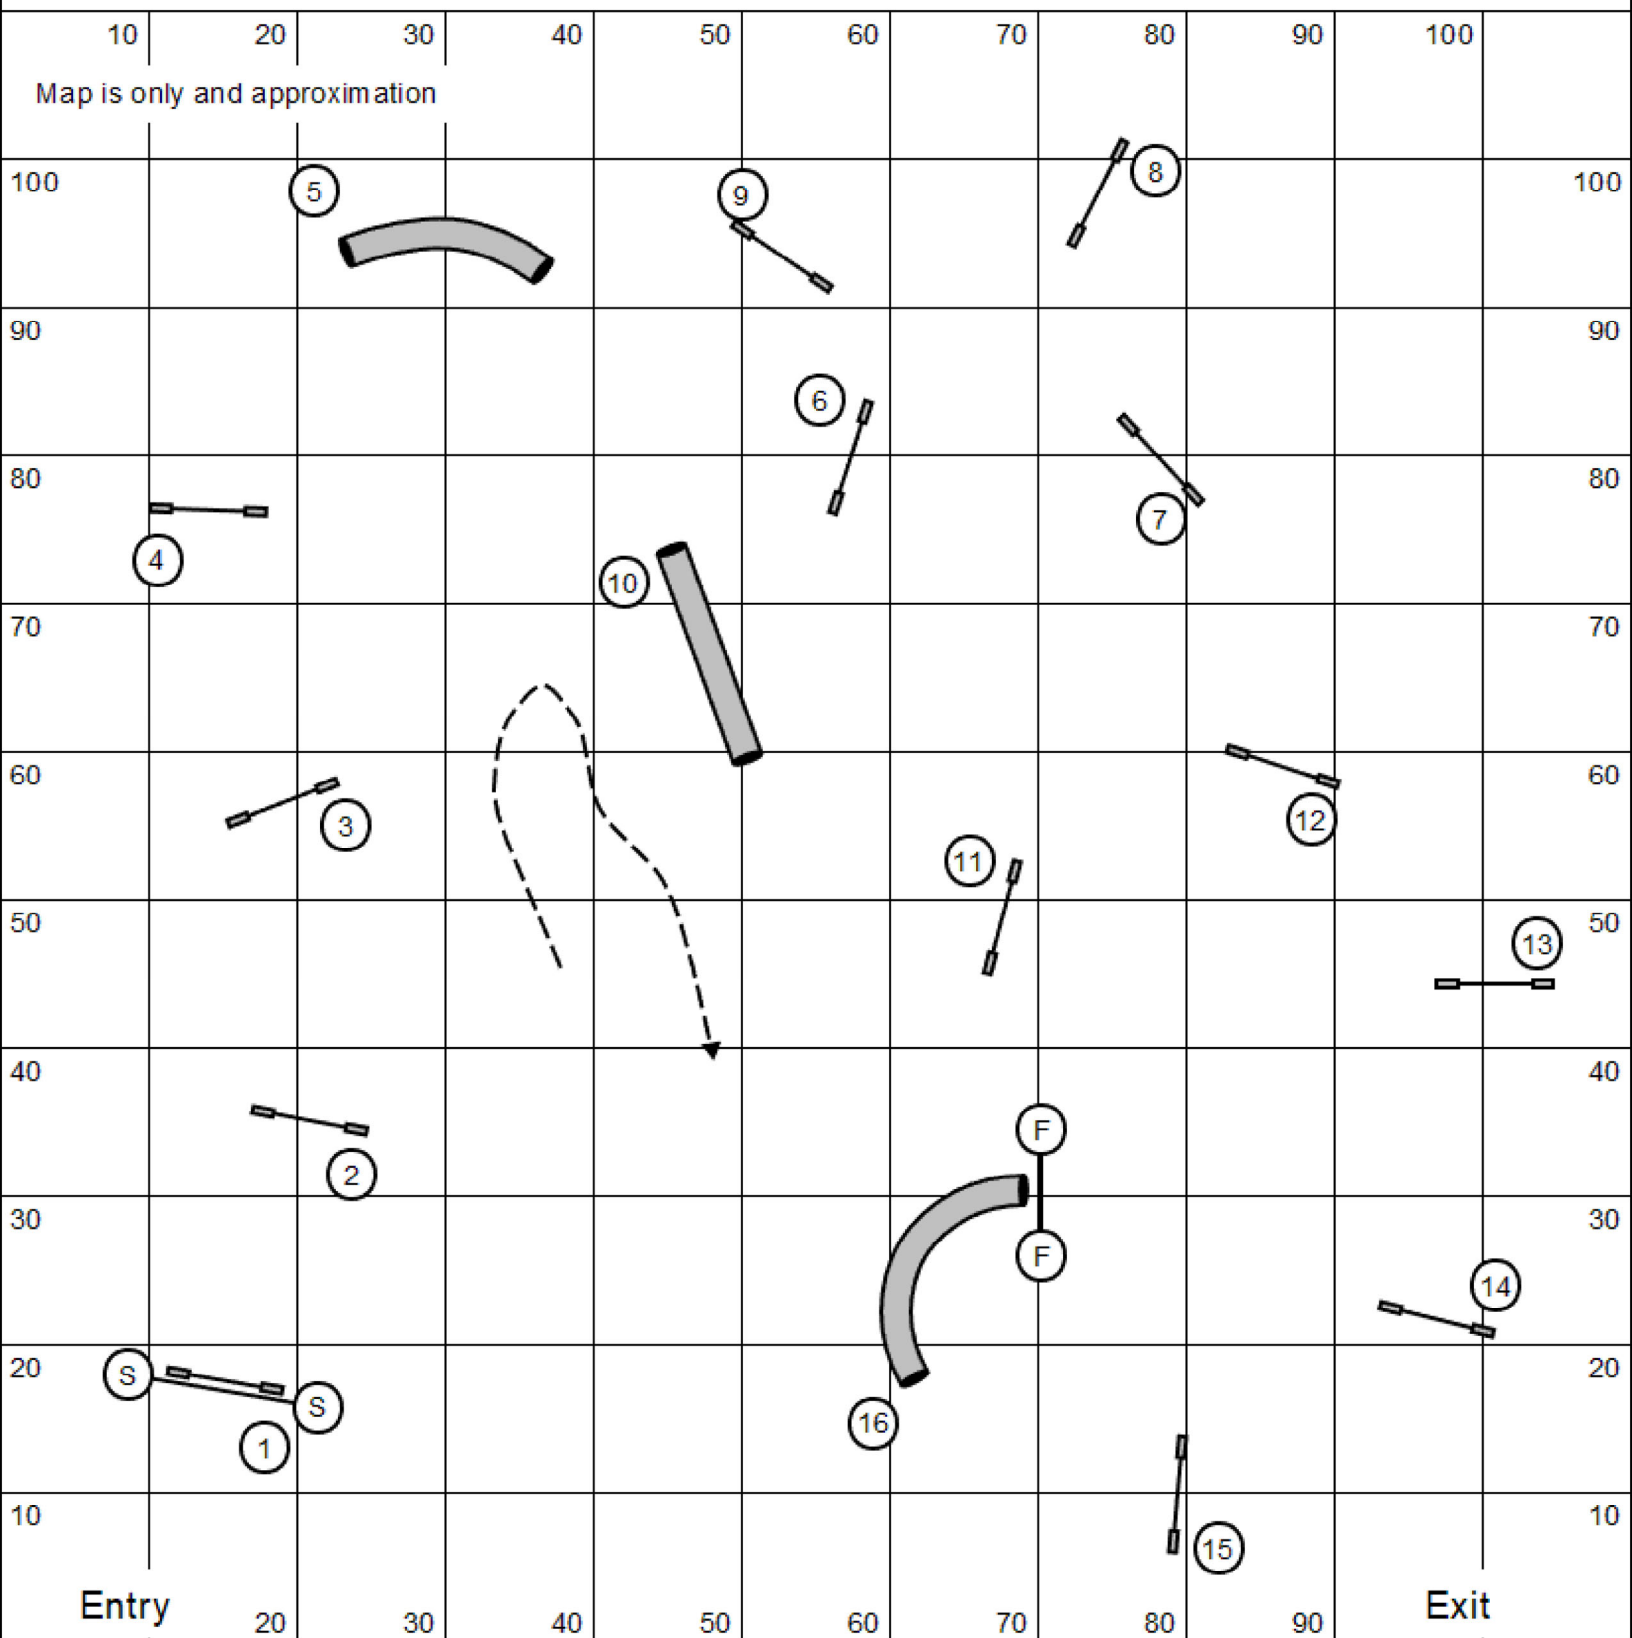

### Beginner/Novice Speedstakes 3

Course Length: \_\_\_\_\_ yds

Judge: Chantelle Charlebois

Open: 20", 22", 24" @ \_\_\_\_\_ YPS \_\_\_\_\_ SCT      8", 12", 16" @ \_\_\_\_\_ YPS \_\_\_\_\_ SCT

Select: 16", 20" \_\_\_\_\_ SCT      4", 8", 12" \_\_\_\_\_ SCT