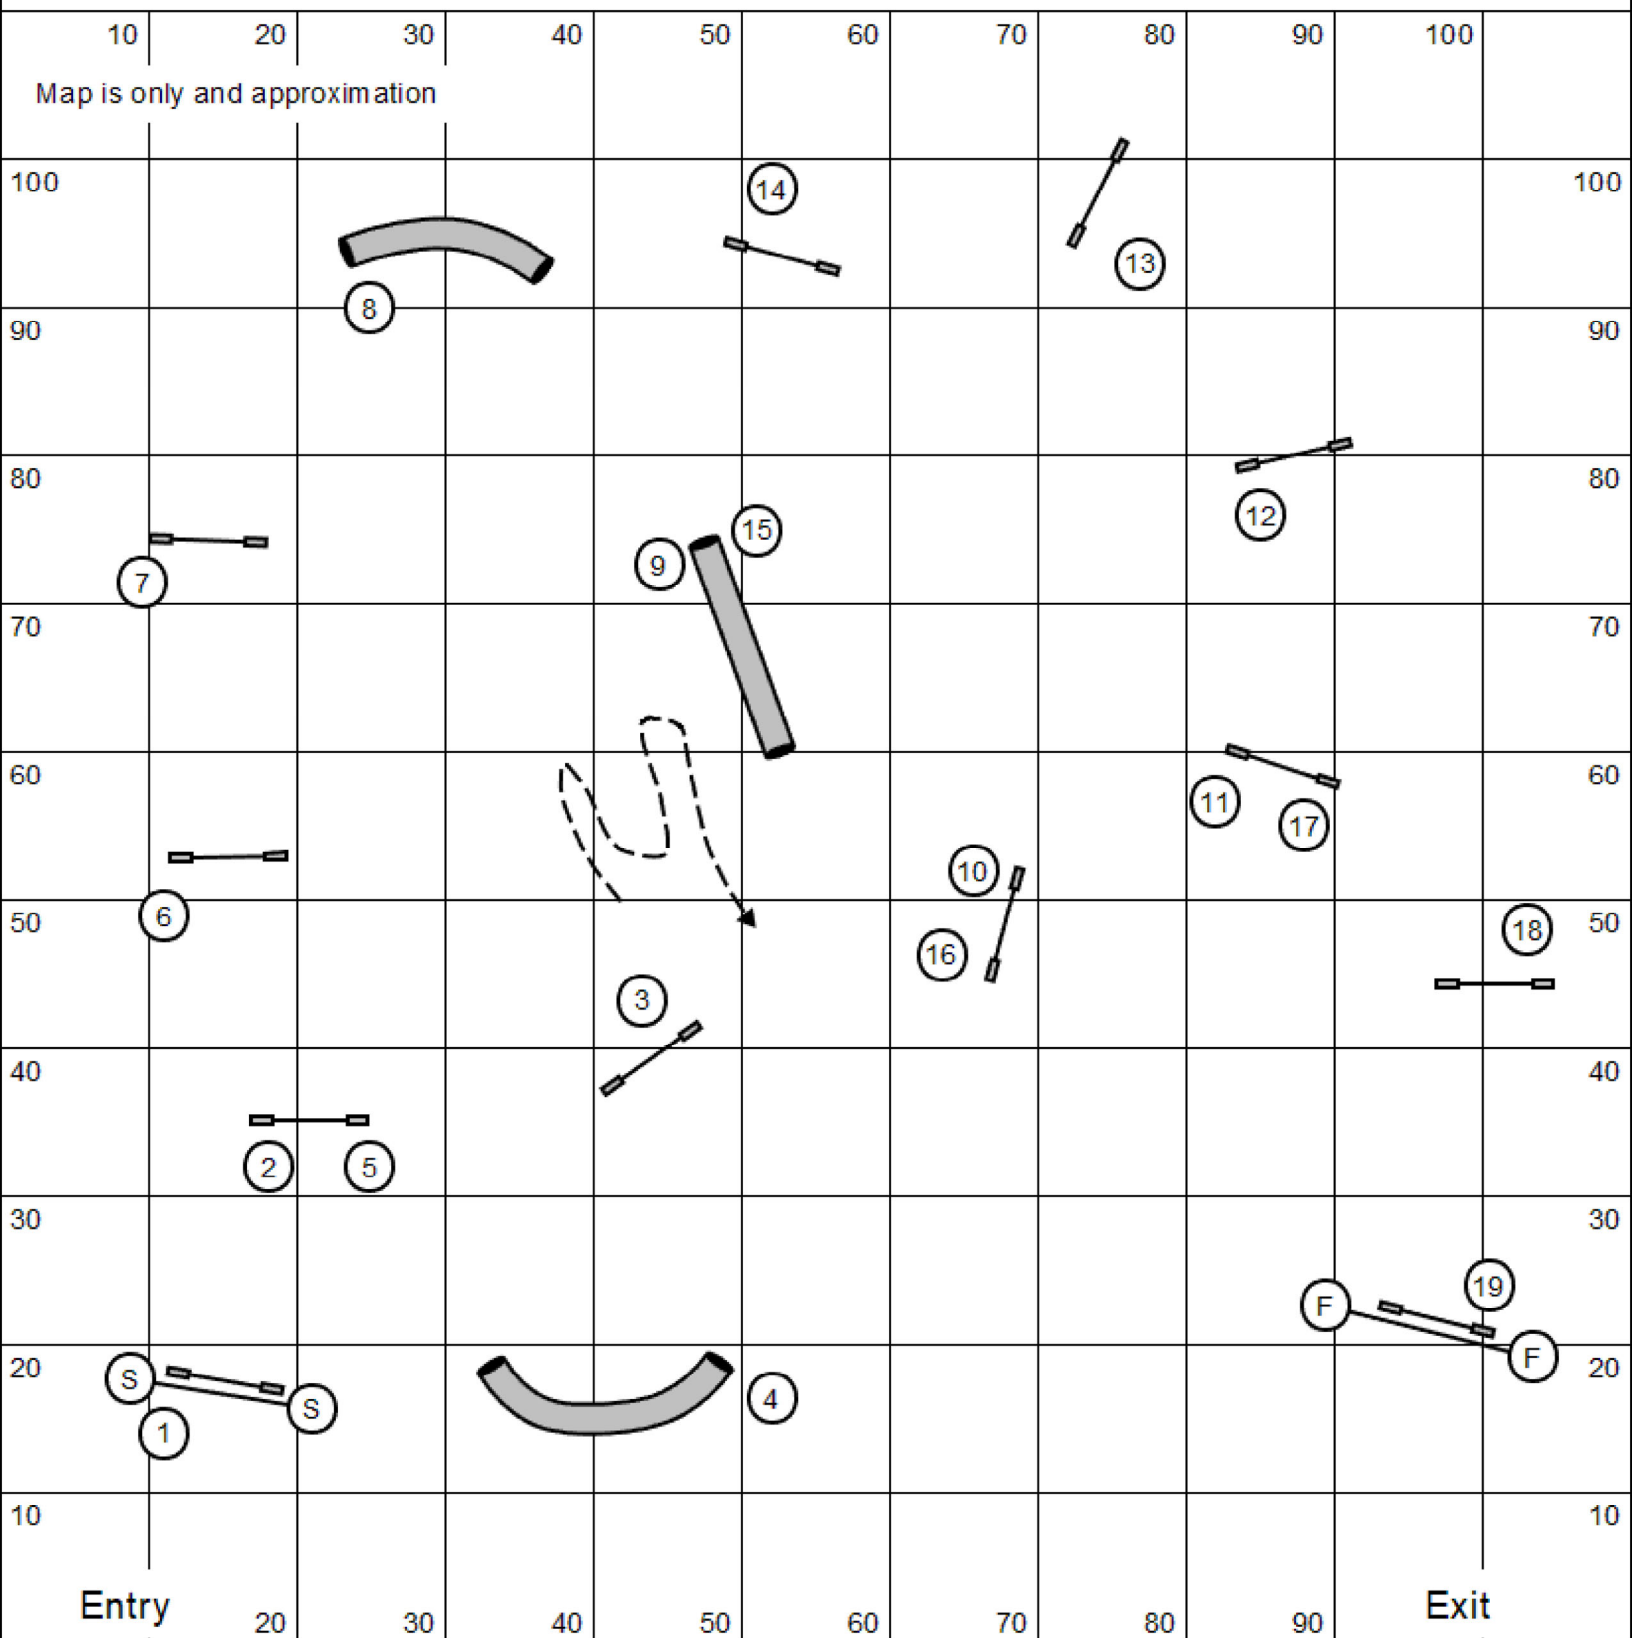

Beginner/Novice Speedstakes 2

Course Length: _____ yds

Judge: Chantelle Charlebois

Open: 20", 22", 24" @ _____ YPS _____ SCT 8", 12", 16" @ _____ YPS _____ SCT

Select: 16", 20" _____ SCT 4", 8", 12" _____ SCT