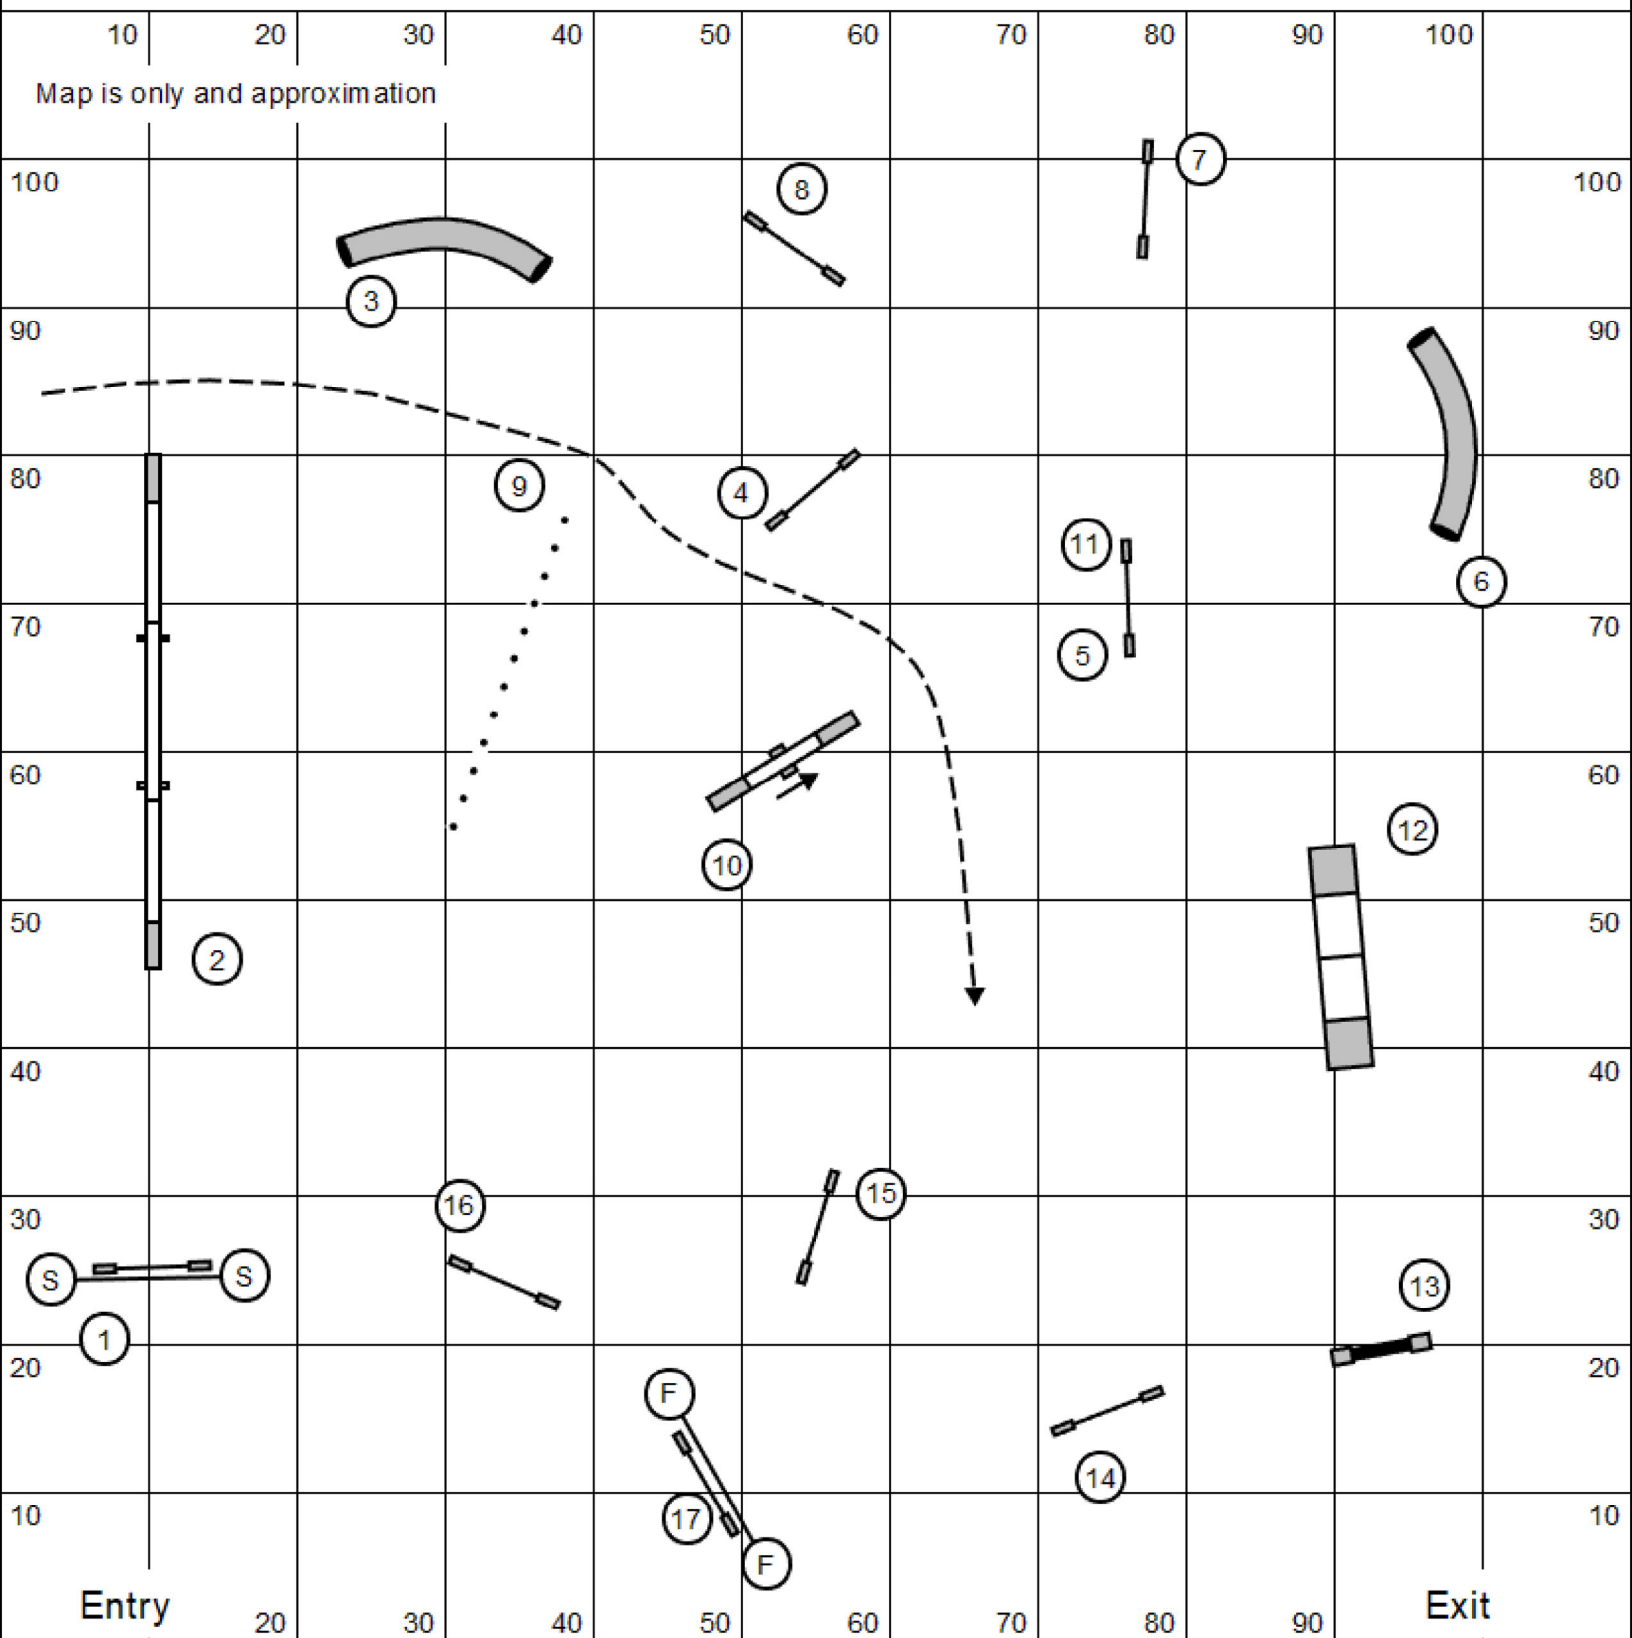

Beginner/Novice Agility

Course Length: _____ yds

Judge: Chantelle Charlebois

Open: 20", 22", 24" @ _____ YPS _____ SCT 8", 12", 16" @ _____ YPS _____ SCT

Select: 16", 20" _____ SCT 4", 8", 12" _____ SCT