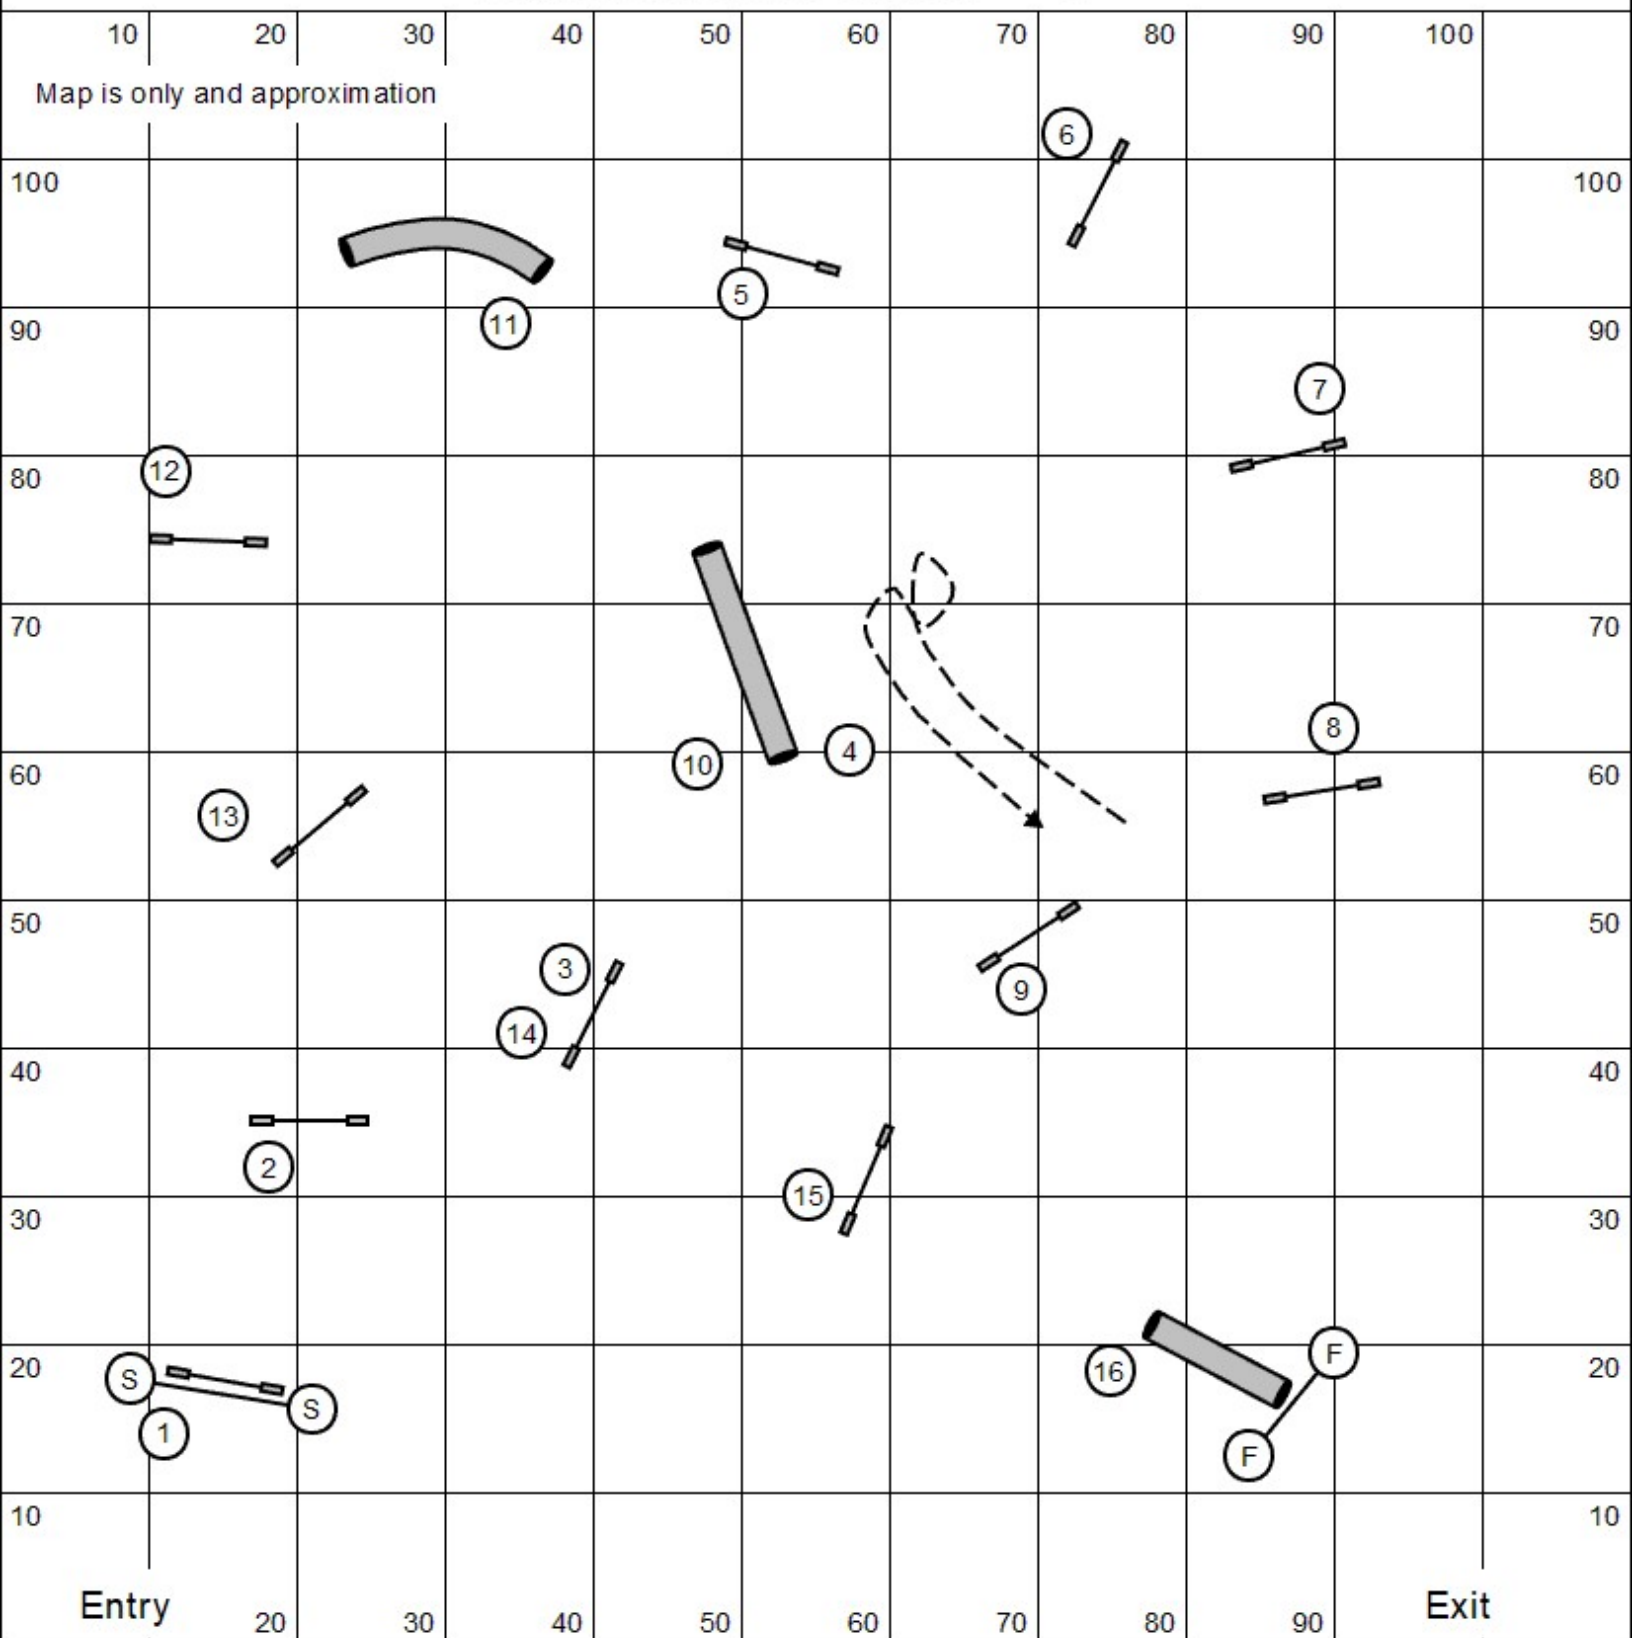

# Beginner/Novice Speedstakes 1

Course Length: \_\_\_\_\_ yds

Judge: Chantelle Charlebois

Open: 20", 22", 24" @ \_\_\_\_\_ YPS \_\_\_\_\_ SCT      8", 12", 16" @ \_\_\_\_\_ YPS \_\_\_\_\_ SCT

Select: 16", 20" \_\_\_\_\_ SCT      4", 8", 12" \_\_\_\_\_ SCT